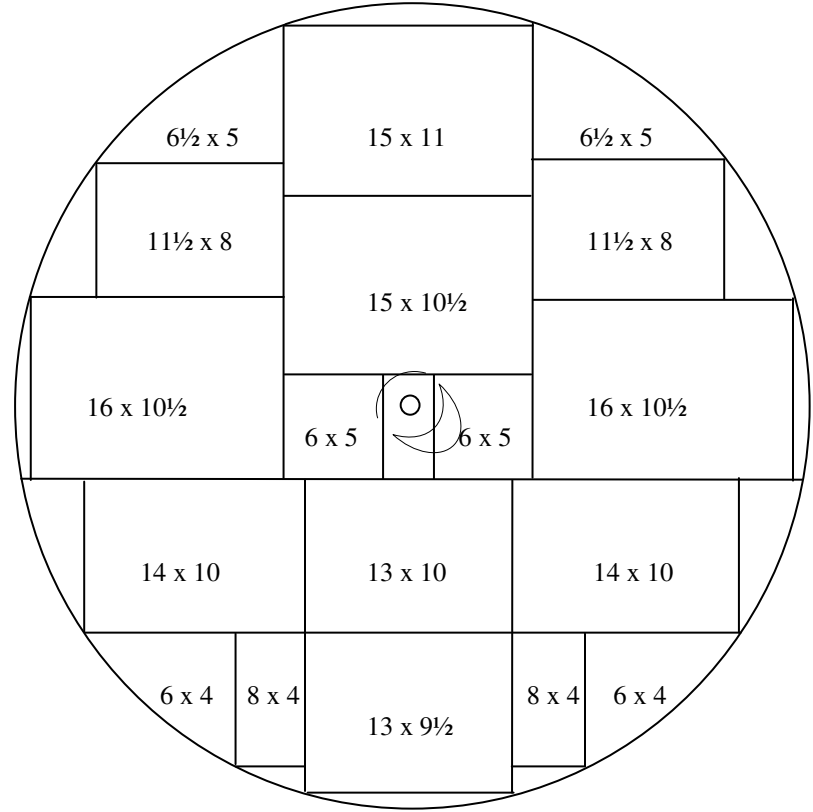

49 Inch Crown

48 Inch Crown

Diagram showing glass sizes to be cut from crowns of two diameters